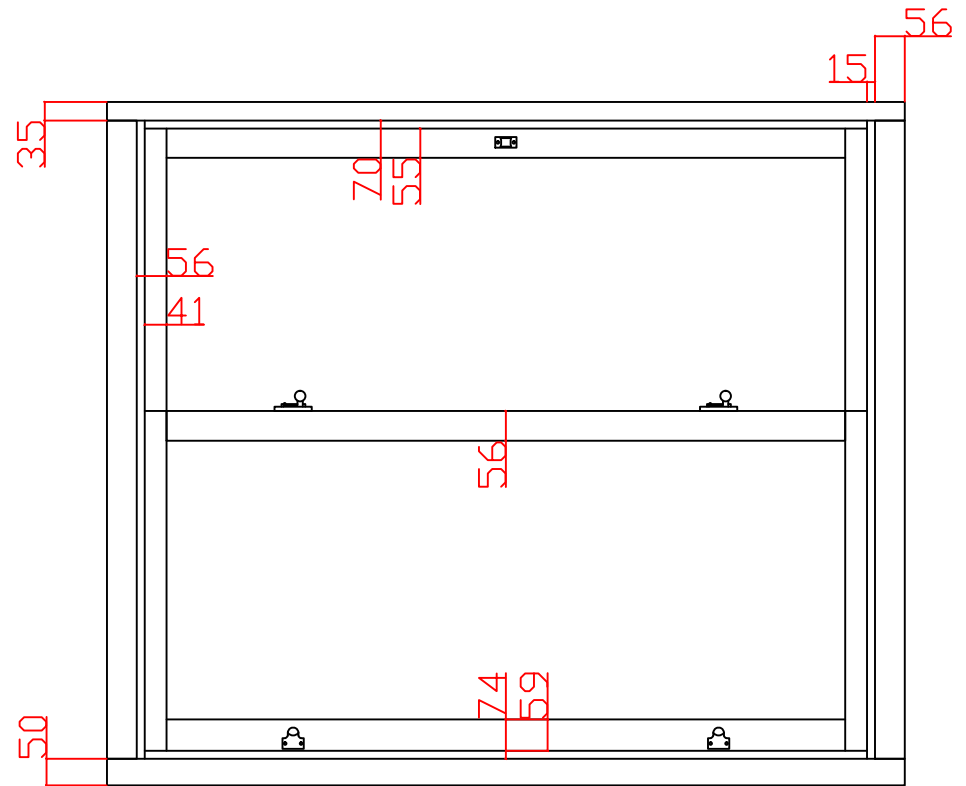

OUTSIDE

INSIDE

Valdi Ltd  
 Unit 11, Chettisham Business Park,  
 Lynn Road,  
 Ely,  
 Cambridgeshire,  
 CB6 1RY

STANDARD SASH WINDOW